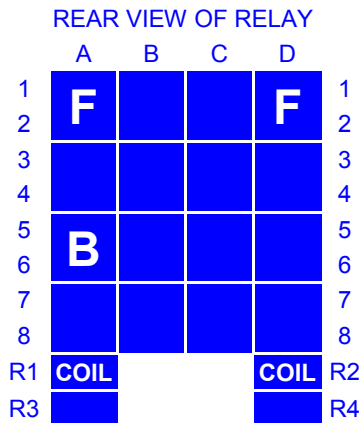

NOTE:

[†] Specification in brackets where the relay is nominally to that specification but with specific characteristics modified to suit special applications.

Mors Smitt Catalogue Number	Coil Resistance	Operate	Full Operate	Release	Contact Rating	Contact Resistance	Weight
TY153/GRP01	20 Ω	81 mA - 92 mA	115 mA	0.68 x Operate (mA)	3 A	0.2 Ω	1.6 kg
TY153/GRP02 TY153/GRP03	9 Ω	120 mA - 140 mA	175 mA	0.68 x Operate (mA)	3 A	0.2 Ω	1.6 kg
TY153/GRP04	70 Ω	2.8 V - 4.0 V	5.0 V	0.68 x Operate (mA)	3 A	0.2 Ω	1.6 kg
TY153/GRP05	9 Ω	120 mA - 140 mA	175 mA	0.68 x Operate (mA)	3 A	0.2 Ω	1.6 kg

Contact Arrangements.

2F

TY153/GRP01, TY153/GRP02
& TY153/GRP04

2F 1B

TY153/GRP03

2F 2B

TY153/GRP05

F = Front contact, which is made when the relay is energised. This is a normally open contact.