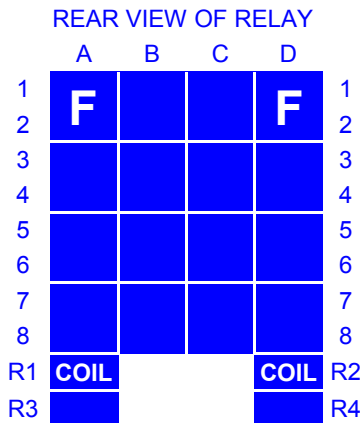

Contact Arrangements.

2F

TY153/GRP01, TY153/GRP02
& TY153/GRP04