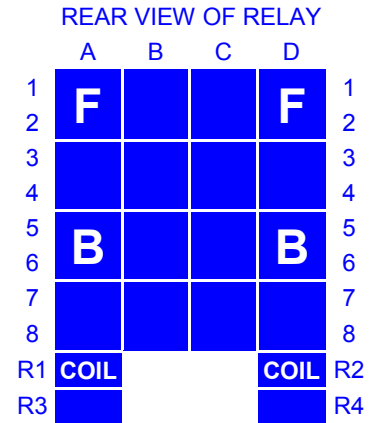

Contact Arrangements.

2F

TY153/GRP01, TY153/GRP02
& TY153/GRP04

2F 1B

TY153/GRP03

2F 2B

TY153/GRP05

F = Front contact, which is made when the relay is energised. This is a normally open contact.

B = Back contact, which is made when the relay is de-energised and the armature has completed its maximum travel. This is a normally closed contact.

MS Relais SAS

Tour Rosny 2, Avenue du Général de Gaulle,
F - 93118 Rosny-sous-Bois Cedex, FRANCE
T +33 (0)1 4812 1440, F +33 (0)1 4855 9001
E sales@msrelais.com