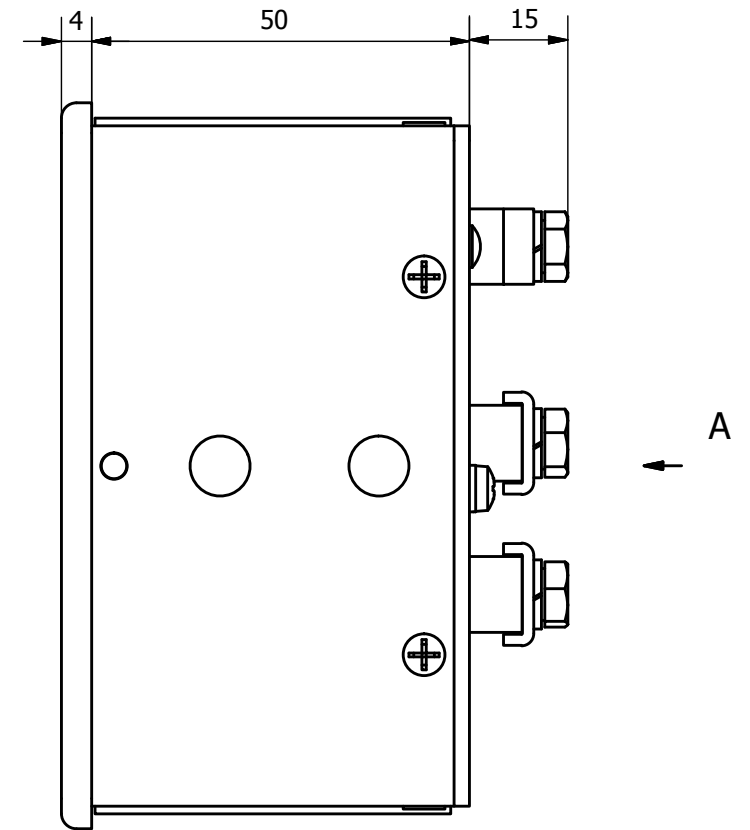

Front view

Side view

Back view

Panel cutout  $236+0,5 \times 92+0,8$  mm

DATE	NAME

GEN. TOL.: ±	LINEAR ±	ANGLE ±	HOLES ±	DIMENSIONS IN: mm	FILENAME: 400468.MAS	SHEET 1 OF 1	SCALE: 1:1	DRAWN BY: NB	CHECKED: CB	DATE: 05-01-10
--------------	----------	---------	---------	-------------------	----------------------	--------------	------------	--------------	-------------	----------------

Outline drawing D3ri3M240S with illumination

THIRD ANGLE PROJECTION	SIZE A3
------------------------	---------

**NIEAF SMITT** PROPERTY OF NIEAF-SMITT BV UTRECHT - THE NETHERLANDS. DISCLOSURE TO THIRD PARTIES OR COPYING/ REPRODUCTION IN ANY FORM WHATSOEVER, IS NOT PERMITTED WITHOUT THE WRITTEN PERMISSION OF THE OWNER