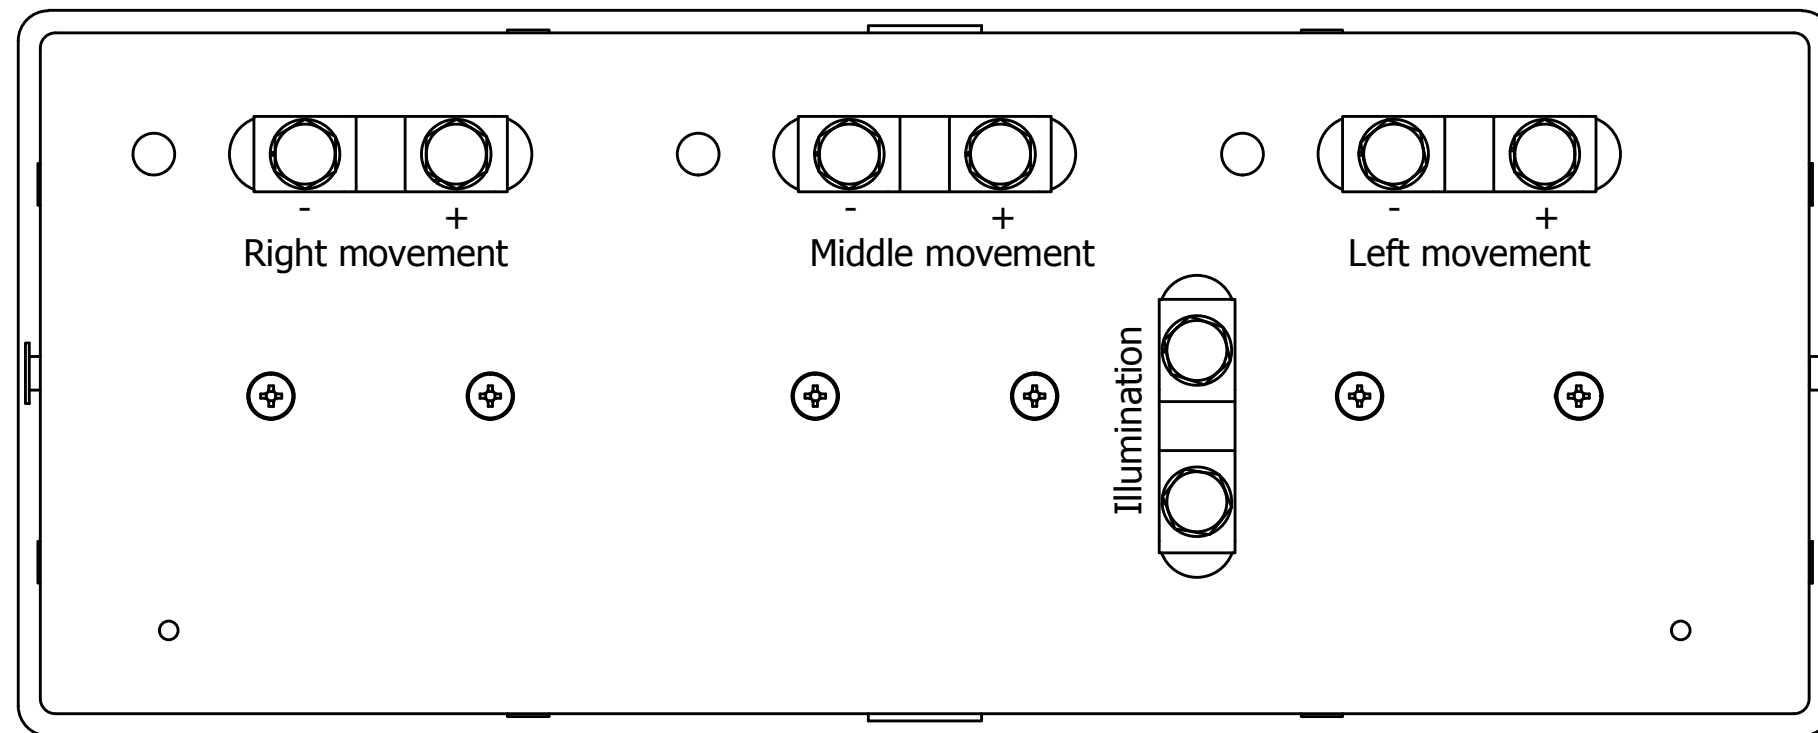

Front view

Side view

Back view

Panel cutout  $236+0,5 \times 92+0,8$  mm

DATE	NAME

GEN. TOL.: ±	LINEAR ±	ANGLE ±	HOLES ±	DIMENSIONS IN: mm	FILENAME: 400468.MAS	SHEET 1 OF 1	SCALE: 1:1	DRAWN BY: NB	CHECKED: CB	DATE: 05-01-10
--------------	----------	---------	---------	-------------------	----------------------	--------------	------------	--------------	-------------	----------------

Outline drawing D3ri3M240S with illumination

THIRD ANGLE PROJECTION	SIZE A3
------------------------	---------

**NIEAF SMITT** PROPERTY OF NIEAF-SMITT BV UTRECHT - THE NETHERLANDS. DISCLOSURE TO THIRD PARTIES OR COPYING/ REPRODUCTION IN ANY FORM WHATSOEVER, IS NOT PERMITTED WITHOUT THE WRITTEN PERMISSION OF THE OWNER